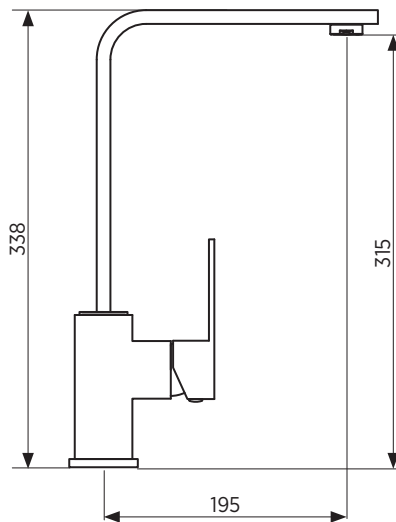

## Swivel sink mixer

Inspired by primary forms, the Kato Series embodies flat planes and smooth, square edges.

- Square, flat planes
- Easy-to-use handle
- Premium quality

ORDER CODE	191735	Kato 400	[old code: SMT-400K]
WELS	5 star rating, 5.0L/min (T25652)		
HANDLE	Lever handle		
TAPHOLE	35 mm		
CARTRIDGE	Ceramic cartridge		
MATERIAL	Chrome plated solid brass construction		
OTHER	Hot and cold indicators		